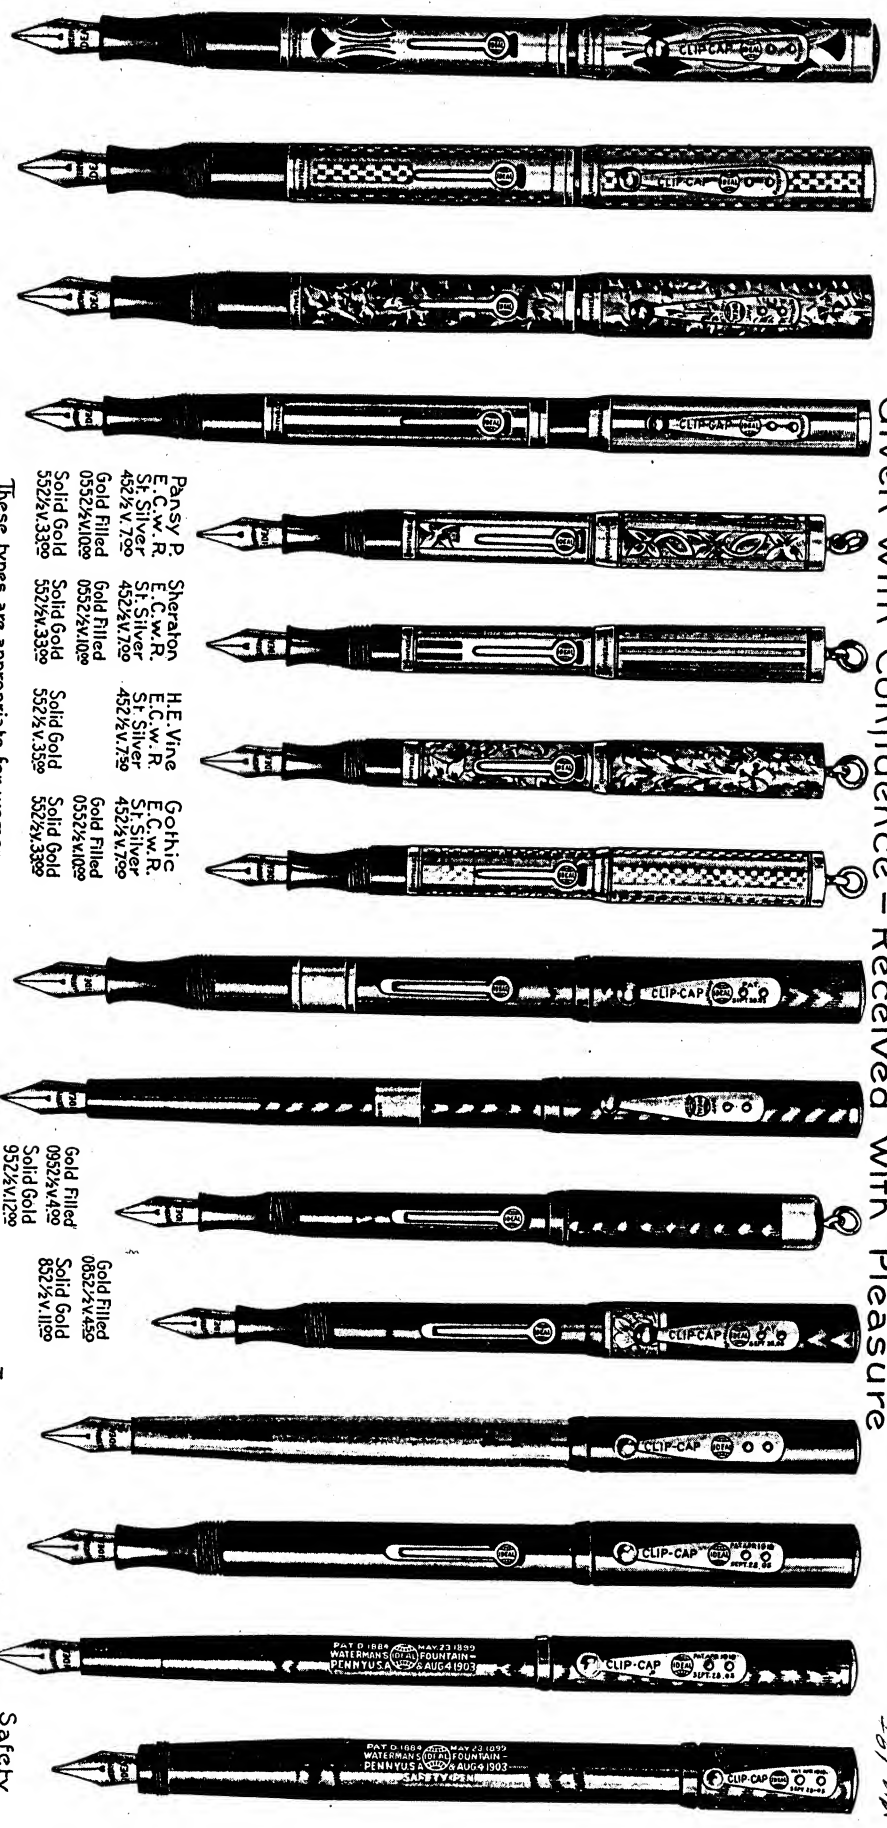

A Christmas Gift that is Serviceable, of exceptional Utility and lasting in Sentiment
Given with Confidence - Received with Pleasure

Filigree
St. Silver 452-5.50
Gold Filled 0552-11.00
14k Gold 552 1/2-27.90
Gothic
St. Silver 452-5.50
Gold Filled 0552-11.00
H.E. Vine
St. Silver 452-10.00
14k Gold 552 1/2-37.90
Sheraton
St. Silver 452 1/2-6.50
Gold Filled 0552 1/2-11.00

Pansy P
E.C.W.R. 452 1/2 V.7.90
St. Silver 0532 1/2 V.10.00
Gold Filled 552 1/2 V.33.90
Sheraton
E.C.W.R. 452 1/2 V.7.90
St. Silver 0532 1/2 V.10.00
Gold Filled 552 1/2 V.33.90
H.E. Vine
E.C.W.R. 452 1/2 V.7.90
St. Silver 0532 1/2 V.10.00
Gold Filled 552 1/2 V.33.90
Gothic
E.C.W.R. 452 1/2 V.7.90
St. Silver 0532 1/2 V.10.00
Gold Filled 552 1/2 V.33.90

These types are appropriate for women
and, conveniently carried on Silk guards
Guards 1.00 to 5.00

Gold Filled 0752-4.50
Solid Gold 752-12.00

Note - The "Ideal" Pump Self Filler, was first
produced by us 25 years ago and is still
the pen, holding more ink than any other
Self-filling pen made

Gold Filled 0952 1/2 V.4.50
Solid Gold 952 1/2 V.12.90
Gold Filled 0852 1/2 V.4.50
Solid Gold 852 1/2 V.11.00
Transparent
Pump
Self Filler
No 84
4.75

Self Filler
52 1/2 - 2.50
52 - 4.00
54 - 4.00
55 - 5.00
Safety Clip 25c

Regular
12 1/2 - 2.50
12 - 4.00
14 - 4.00
15 - 5.00
Safety Clip 25c

Safety
42 1/2 V.3.00
42 1/2 - 3.00
44 - 4.00
45 - 5.00
46 - 5.00
Safety Clip 25c

All prices on mounted designs include Safety Clip.

51 1/2